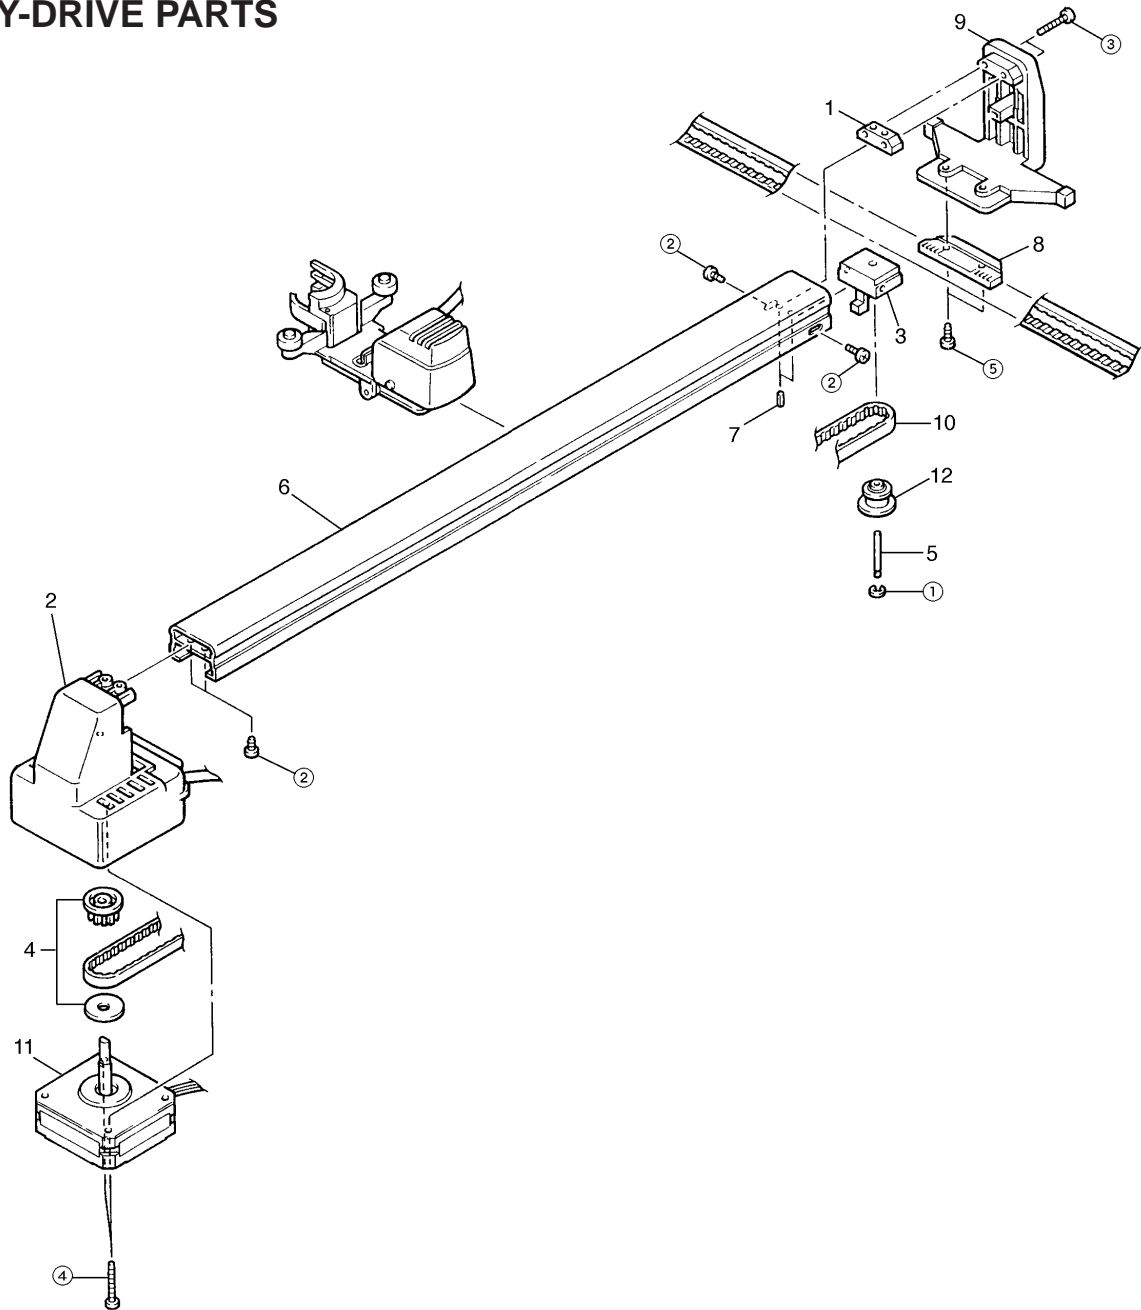

PARTS LIST -Supplemental Parts-

	Parts Name	
①	SCREW BINDING HEAD S-TIGHT	Cr 3X6
②	SCREW BINDING HEAD S-TIGHT	Cr 3X12
③	SCREW BINDING HEAD	Cr 3X6
④	SCREW W-SEMS	Cr 3X8
⑤	BASE CBSB-4-01A-RT	
⑥	SCREW PAN HEAD SEMS	Cr 3X10

1-3 X-DRIVE PARTS

DXY-1350A
DXY-1150A

PARTS LIST -Main Parts-			
Parts No.	Parts Name		
1	22355386	BASE OF MOTOR	• •
2	22205893	BEARING HOLDER	• •
3	22565406	DRIVE PULLEY	• •
4	22155862	DRIVE SHAFT	• •
5	22155222	JOINT PIPE	• •
6	22175319	PLATE FOR LIMIT SW	• •
7	12179899	PULLEY KDR-18H6	• •
8	22225801	R-BEARING JIS 685ZZ(B4)	• •
9	22335327	RUBBER CAP	• •
10	22175129	SPRING	• •
11	22565407	X-BELT	• •
12	22205170	X-BELT HOLDER A	• •
13	22205171	X-BELT HOLDER B	• •
14	22175748	X-BELT PULLEY KDH-19-A3W	• •
15	2292559701	X-FLEXIBLE ASS'Y	• •
16	22505302	X-MOTOR	• •
17	22355584	X-PULLEY BASE	• •
18	22205892	X-PULLEY HOLDER	• •
19	22065124	X-PULLEY STAND	• •
20	22185386	X-RAIL	• •
21	22135335	X-STOPPER	• •

PARTS LIST -Supplemental Parts-		
	Parts Name	
①	SCREW PAN HEAD P-TIGHT	Cr 2.6X6
②	SCREW BINDING HEAD	BC 3X4
③	SCREW BINDING HEAD NYLOCK	BC 3X10
④	SCREW BINDING HEAD	Cr 3X6
⑤	SCREW BINDING HEAD P-TIGHT	Cr 3X10
⑥	SCREW BINDING HEAD EVA-TIGHT	BC 3X4.5
⑦	SCREW BINDING HEAD S-TIGHT	Cr 3X6
⑧	SCREW FLAT HEAD P-TIGHT	Cr 4X8
⑨	SCREW SET W-POINT	Cr 3X3
⑩	SCREW BINDING HEAD	Cr 3X5
⑪	SCREW W-SEMS	Cr 3X12

1-4 Y-DRIVE PARTS

1

DXY-1350A

DXY-1150A

PARTS LIST -Main Parts-

Parts No.	Parts Name		
1	22355312	ADAPTER, Y, RAIL	• •
2	22355610	BASE, F, Y, RAIL	• •
3	22355609	BASE, PULLEY, Y	• •
4	22565406	DRIVE PULLEY	• •
5	22145344	PULLEY SHAFT	• •
6	22185313	RAIL, Y TYPE2 DXY-1050	• •
7	22185366	SPRING PIN	• •
8	22205172	X-BELT HOLDER	• •
9	22355587	Y RAIL BASE R	• •
10	22565409	Y-BELT	• •
11	12439139	Y-MOTOR	• •
12	22175794	Y-PULLEY ASS'Y	• •