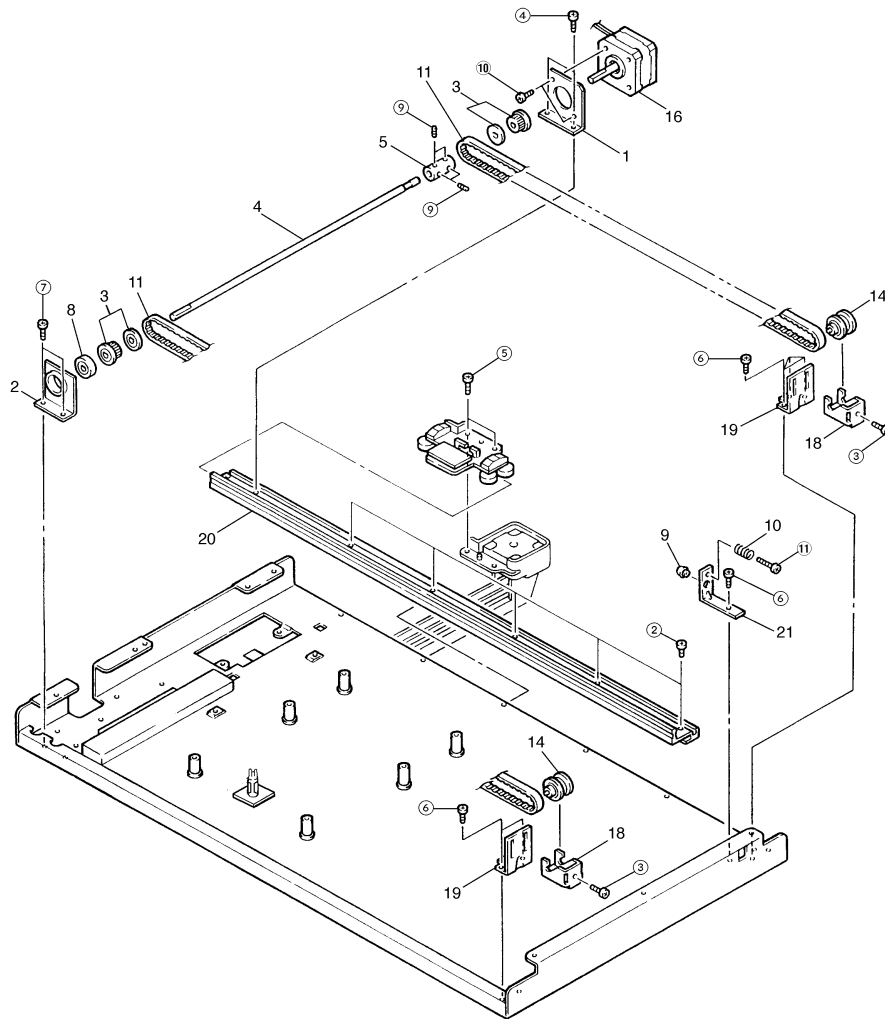

1-3 X-DRIVE PARTS

DXY-1350A
DXY-1150A

PARTS LIST -Main Parts-			
Parts No.	Parts Name		
1	22355386	BASE OF MOTOR	• •
2	22205893	BEARING HOLDER	• •
3	22565406	DRIVE PULLEY	• •
4	22155862	DRIVE SHAFT	• •
5	22155222	JOINT PIPE	• •
6	22175319	PLATE FOR LIMIT SW	• •
7	12179899	PULLEY KDR-18H6	• •
8	22225801	R-BEARING JIS 685ZZ(B4)	• •
9	22335327	RUBBER CAP	• •
10	22175129	SPRING	• •
11	22565407	X-BELT	• •
12	22205170	X-BELT HOLDER A	• •
13	22205171	X-BELT HOLDER B	• •
14	22175748	X-BELT PULLEY KDH-19-A3W	• •
15	2292559701	X-FLEXIBLE ASS'Y	• •
16	22505302	X-MOTOR	• •
17	22355584	X-PULLEY BASE	• •
18	22205892	X-PULLEY HOLDER	• •
19	22065124	X-PULLEY STAND	• •
20	22185386	X-RAIL	• •
21	22135335	X-STOPPER	• •

PARTS LIST -Supplemental Parts-		
	Parts Name	
①	SCREW PAN HEAD P-TIGHT	Cr 2.6X6
②	SCREW BINDING HEAD	BC 3X4
③	SCREW BINDING HEAD NYLOCK	BC 3X10
④	SCREW BINDING HEAD	Cr 3X6
⑤	SCREW BINDING HEAD P-TIGHT	Cr 3X10
⑥	SCREW BINDING HEAD EVA-TIGHT	BC 3X4.5
⑦	SCREW BINDING HEAD S-TIGHT	Cr 3X6
⑧	SCREW FLAT HEAD P-TIGHT	Cr 4X8
⑨	SCREW SET W-POINT	Cr 3X3
⑩	SCREW BINDING HEAD	Cr 3X5
⑪	SCREW W-SEMS	Cr 3X12