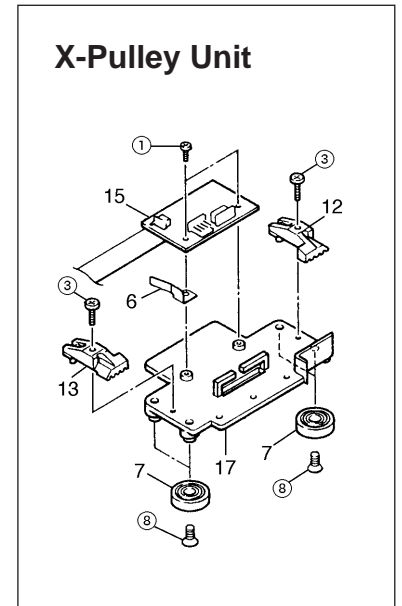

1-3 X-DRIVE PARTS

DXY-1350A
DXY-1150A

PARTS LIST -Main Parts-			
Parts No.	Parts Name		
1	22355386	BASE OF MOTOR	• •
2	22205893	BEARING HOLDER	• •
3	22565406	DRIVE PULLEY	• •
4	22155862	DRIVE SHAFT	• •
5	22155222	JOINT PIPE	• •
6	22175319	PLATE FOR LIMIT SW	• •
7	12179899	PULLEY KDR-18H6	• •
8	22225801	R-BEARING JIS 685ZZ(B4)	• •
9	22335327	RUBBER CAP	• •
10	22175129	SPRING	• •
11	22565407	X-BELT	• •
12	22205170	X-BELT HOLDER A	• •
13	22205171	X-BELT HOLDER B	• •
14	22175748	X-BELT PULLEY KDH-19-A3W	• •
15	2292559701	X-FLEXIBLE ASS'Y	• •
16	22505302	X-MOTOR	• •
17	22355584	X-PULLEY BASE	• •
18	22205892	X-PULLEY HOLDER	• •
19	22065124	X-PULLEY STAND	• •
20	22185386	X-RAIL	• •
21	22135335	X-STOPPER	• •

PARTS LIST -Supplemental Parts-		
	Parts Name	
①	SCREW PAN HEAD P-TIGHT	Cr 2.6X6
②	SCREW BINDING HEAD	BC 3X4
③	SCREW BINDING HEAD NYLOCK	BC 3X10
④	SCREW BINDING HEAD	Cr 3X6
⑤	SCREW BINDING HEAD P-TIGHT	Cr 3X10
⑥	SCREW BINDING HEAD EVA-TIGHT	BC 3X4.5
⑦	SCREW BINDING HEAD S-TIGHT	Cr 3X6
⑧	SCREW FLAT HEAD P-TIGHT	Cr 4X8
⑨	SCREW SET W-POINT	Cr 3X3
⑩	SCREW BINDING HEAD	Cr 3X5
⑪	SCREW W-SEMS	Cr 3X12