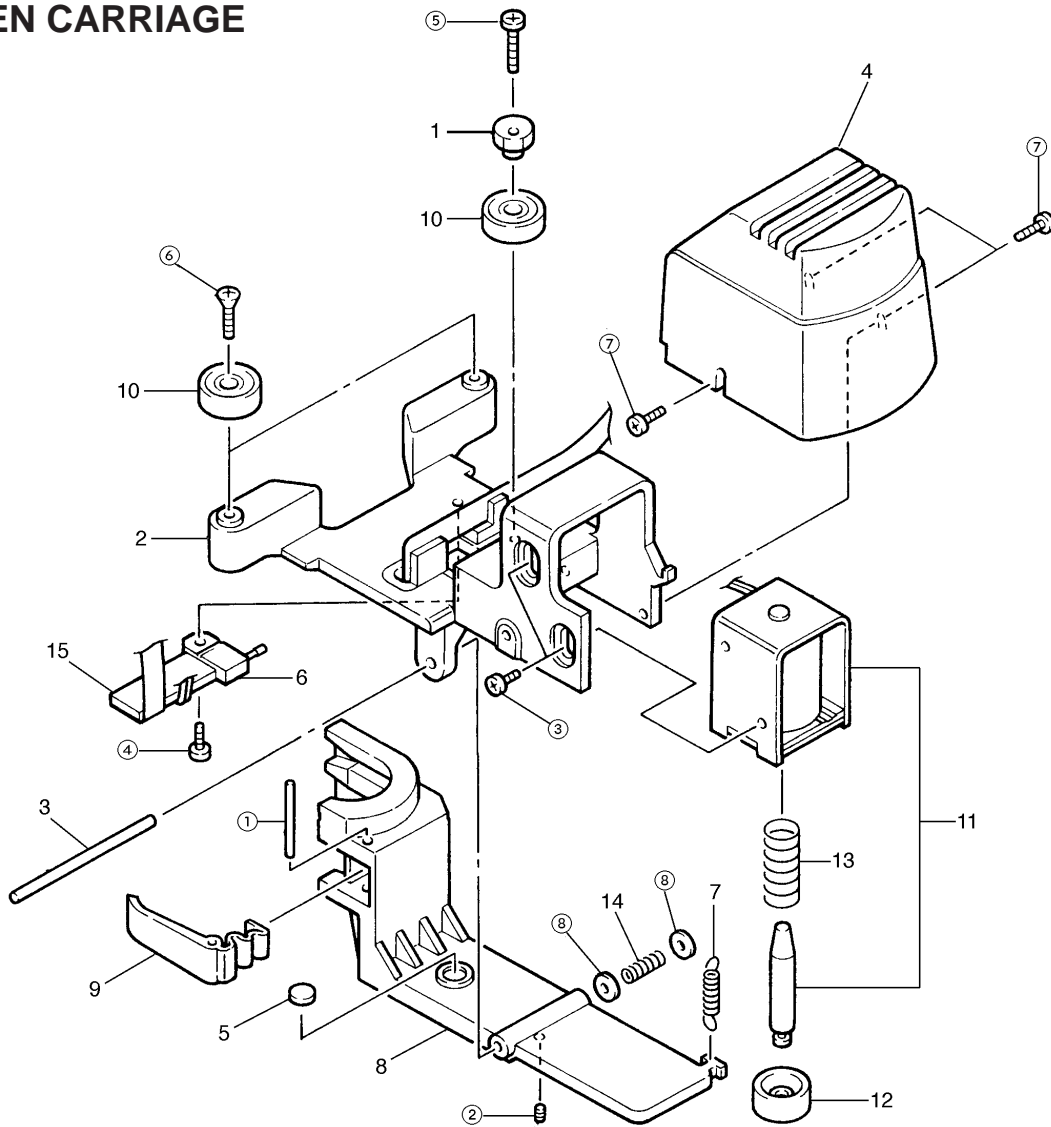

PARTS LIST -Supplemental Parts-		
	Parts Name	
①	SCREW PAN HEAD P-TIGHT	Cr 2.6X6
②	SCREW BINDING HEAD	BC 3X4
③	SCREW BINDING HEAD NYLOCK	BC 3X10
④	SCREW BINDING HEAD	Cr 3X6
⑤	SCREW BINDING HEAD P-TIGHT	Cr 3X10
⑥	SCREW BINDING HEAD EVA-TIGHT	BC 3X4.5
⑦	SCREW BINDING HEAD S-TIGHT	Cr 3X6
⑧	SCREW FLAT HEAD P-TIGHT	Cr 4X8
⑨	SCREW SET W-POINT	Cr 3X3
⑩	SCREW BINDING HEAD	Cr 3X5
⑪	SCREW W-SEMS	Cr 3X12

1-4 Y-DRIVE PARTS

1

DXY-1350A

DXY-1150A

PARTS LIST -Main Parts-

Parts No.	Parts Name		
1	22355312	ADAPTER, Y, RAIL	• •
2	22355610	BASE, F, Y, RAIL	• •
3	22355609	BASE, PULLEY, Y	• •
4	22565406	DRIVE PULLEY	• •
5	22145344	PULLEY SHAFT	• •
6	22185313	RAIL, Y TYPE2 DXY-1050	• •
7	22185366	SPRING PIN	• •
8	22205172	X-BELT HOLDER	• •
9	22355587	Y RAIL BASE R	• •
10	22565409	Y-BELT	• •
11	12439139	Y-MOTOR	• •
12	22175794	Y-PULLEY ASS'Y	• •

PARTS LIST -Supplemental Parts-

	Parts Name	
①	RING ETW-2	
②	SCREW BINDING HEAD P-TIGHT	BC 2.6X6
③	SCREW BINDING HEAD	BC 2.6X10
④	SCREW BINDING HEAD TP B1	BC 3X22
⑤	SCREW BINDING HEAD P-TIGHT	Cr 3X8

1-5 PEN CARRIAGE

PARTS LIST -Supplemental Parts-

	Parts Name	
①	PIN PARALLEL	SUS 1.6X12
②	SCREW SET W-POINT	Cr 3X3
③	SCREW PAN HEAD	Cr 2X3
④	SCREW PAN HEAD	Cr 2X6
⑤	SCREW PAN HEAD	Cr 2.6X10
⑥	SCREW OVAL HEAD	Ni 2.6X8
⑦	SCREW TRUSS HEAD	Ni 2X6
⑧	WASHER FLAT	Cr 2.5X5X0.5