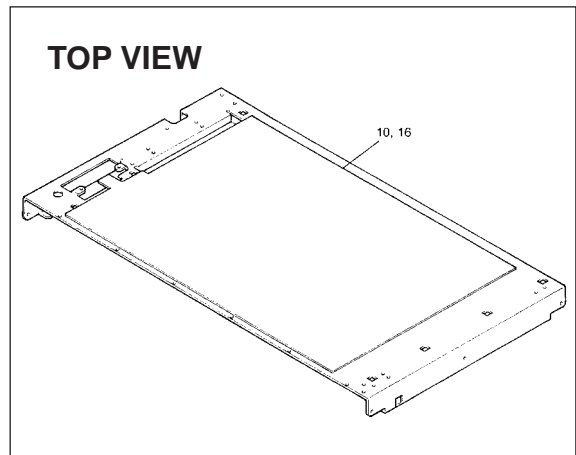

1 Structure & Spare Parts

1-1 SIDE COVER

1

PARTS LIST -Main Parts-		DXY-1350A	DXY-1150A
Parts No.	Parts Name		
1	12369447 CA-14 CLIP	•	•
2	26055636 FUNCTION SEAL	•	•
3	22065259 LEFT SIDE COVER	•	•
4	7299785000 PANEL SW BOARD ASS'Y	•	•
5	7299781000 PANEL SW BOARD ASS'Y	•	•
6	22335331 PEN CAP	•	•
7	22665219 PEN NUMBER SHEET	•	•
8	7299791000 PEN SELECT BOARDASS'Y	•	•
9	22665218 PEN SELECT SHEET	•	•
10	22335326AS PEN STOCK ASS'Y SET	•	•
11	22065260 RIGHT SIDE COVER	•	•
12	22665233 SHEET,PANEL SW DXY-1150A	•	•
13	22665234 SHEET,PANEL SW DXY-1350A	•	•

PARTS LIST -Supplemental Parts-

	Parts Name	
①	SCREW BINDING HEAD P-TIGHT	Cr 3X6
②	SCREW BINDING HEAD S-TIGHT	Cr 3X10
③	SCREW OVAL HEAD S-TIGHT	Ni 3X8

1-2 BASE BOARD

1

DXY-1350A

DXY-1150A

PARTS LIST -Main Parts-