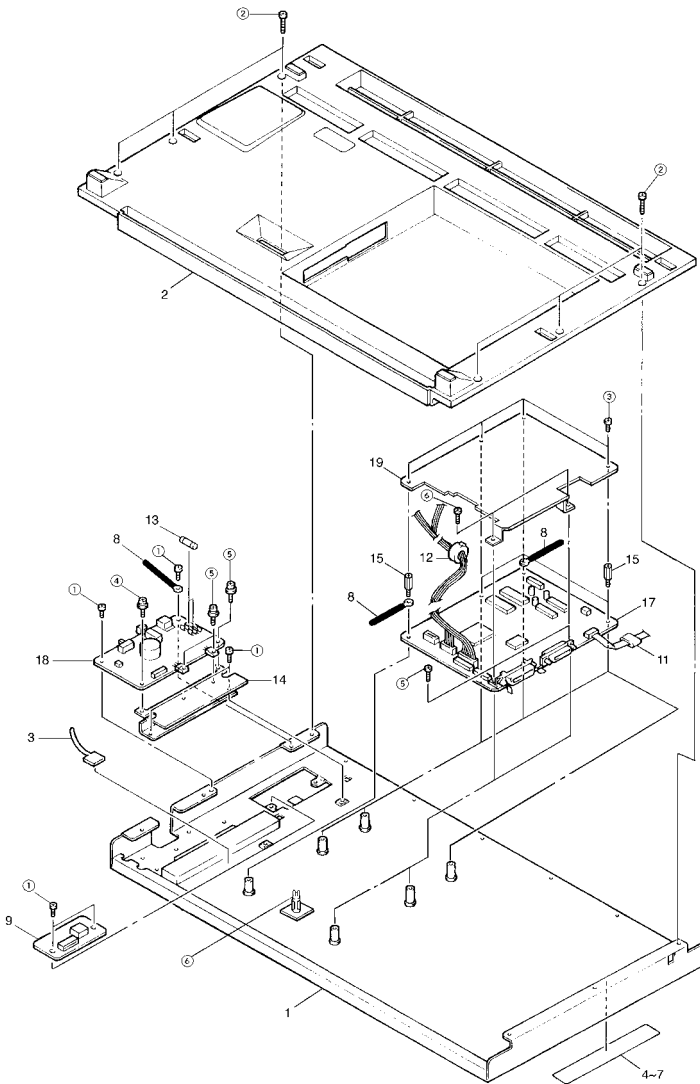

1 Structure & Spare Parts

1-1 SIDE COVER

1

PARTS LIST -Main Parts-		DXY-1350A	DXY-1150A
Parts No.	Parts Name		
1	12369447 CA-14 CLIP	•	•
2	26055636 FUNCTION SEAL	•	•
3	22065259 LEFT SIDE COVER	•	•
4	7299785000 PANEL SW BOARD ASS'Y	•	•
5	7299781000 PANEL SW BOARD ASS'Y	•	•
6	22335331 PEN CAP	•	•
7	22665219 PEN NUMBER SHEET	•	•
8	7299791000 PEN SELECT BOARDASS'Y	•	•
9	22665218 PEN SELECT SHEET	•	•
10	22335326AS PEN STOCK ASS'Y SET	•	•
11	22065260 RIGHT SIDE COVER	•	•
12	22665233 SHEET,PANEL SW DXY-1150A	•	•
13	22665234 SHEET,PANEL SW DXY-1350A	•	•

PARTS LIST -Supplemental Parts-

	Parts Name	
①	SCREW BINDING HEAD P-TIGHT	Cr 3X6
②	SCREW BINDING HEAD S-TIGHT	Cr 3X10
③	SCREW OVAL HEAD S-TIGHT	Ni 3X8

1-2 BASE BOARD

1

DXY-1350A

DXY-1150A

PARTS LIST -Main Parts-

Parts No.	Parts Name	
1	22355551	BASE BOARD
2	22065257	BOTTOM COVER
3	12369447	CA-14 CLIP
4	22535625	CAUTION SEAL 2 FOR ES PLATE
5	22535624	CAUTION SEAL FOR E.S.BORD
6	26015125	CAUTION SEAL FOR MAGNET
7	26015124	CAUTION SEAL FOR MAGNET (DOM)
8	12369446	CS-2 CLIP
9	7299745000	ELECTROSTATIC DRIVE BOARD ASSY
10	22045101	ELECTROSTATIC PLATE B
11	12399322	FERRITE CORE FPC25-12
12	12449469	FERRITE CORE TRCC-25-15-12
13	12559567	FUSE 5X20 CEE-1AT WICKMANN
14	22465948	HEAT SINK
15	22155541	LONG NUT
16	22395131	MAGNET PLATE
17	7433420000	MAIN BOARD ASS'Y
18	7299743000	POWER BOARD ASS'Y
19	22255210	SHIELD,DXY-1050A

PARTS LIST -Supplemental Parts-

	Parts Name	
①	SCREW BINDING HEAD S-TIGHT	Cr 3X6
②	SCREW BINDING HEAD S-TIGHT	Cr 3X12
③	SCREW BINDING HEAD	Cr 3X6
④	SCREW W-SEMS	Cr 3X8
⑤	BASE CBSB-4-01A-RT	
⑥	SCREW PAN HEAD SEMS	Cr 3X10