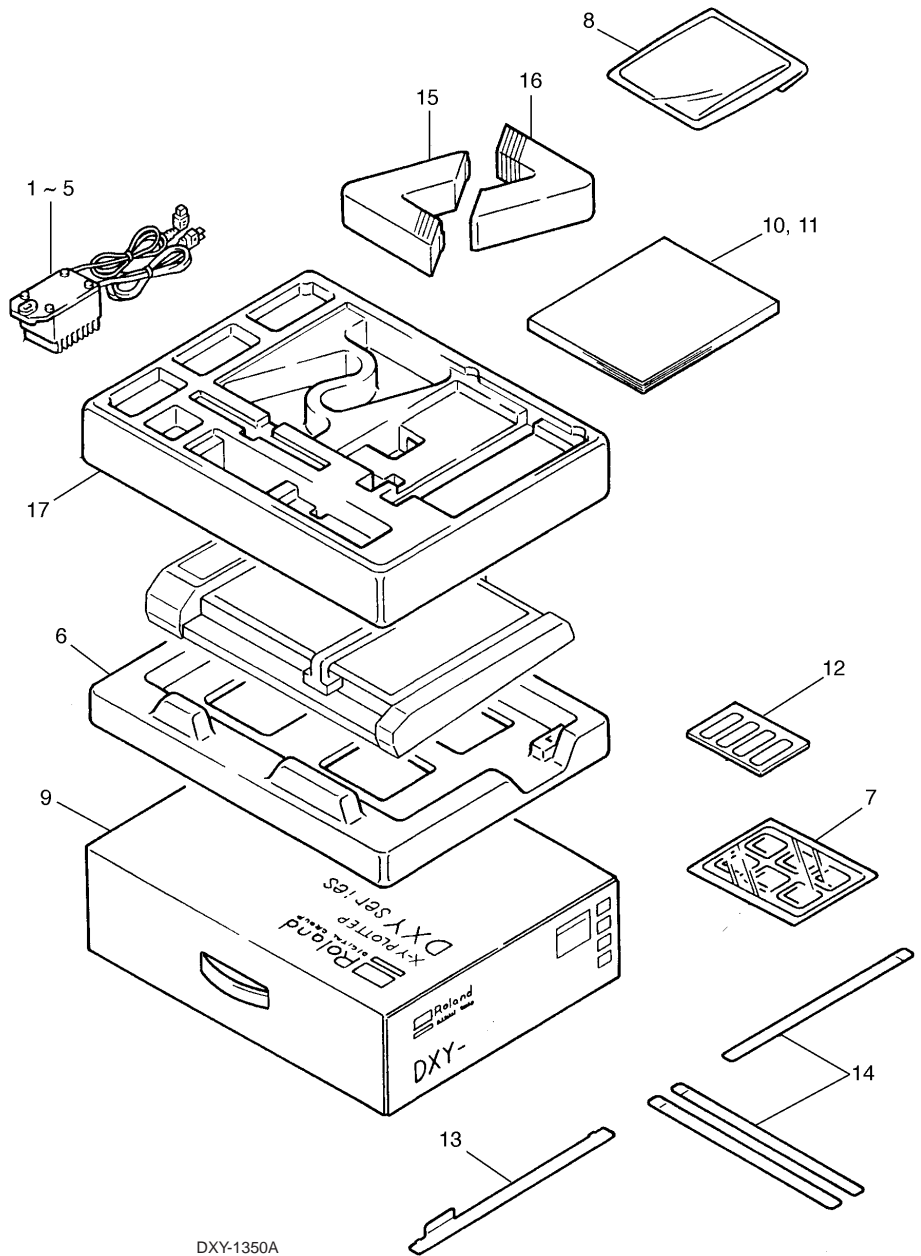

1-6 ACCESSORY

PARTS LIST -Main Parts-

DXY-1350A
DXY-1150A

	Parts No.	Parts Name		
1	22445659	AC ADAPTER DPC-301A (100V)	•	•
2	22445660	AC ADAPTER DPC-302A (117V)	•	•
3	22445661	AC ADAPTER DPC-303A (230V)	•	•
4	22445662	AC ADAPTER DPC-304A (240VA)	•	•
5	22445663	AC ADAPTER DPC-305A (240VE)	•	•
6	22645292	BOTTOM PAD	•	•
7	26015123	CROPMARKS SHEET	•	•
8	22675534	DUST COVER	•	•
9	22605399	DXY-1150 CARTON CASE	•	•
10	26015154	MANUAL,USE EN DXY-1150A	•	•
11	26015153	MANUAL,USE JP DXY-1150A	•	•
12	22135615	PAPER GUIDE B	•	•
13	22205189	PAPER HOLDER A	•	•
14	22195873	PAPER HOLDER STRIP	•	•
15	22065125	STAND (L)	•	•
16	22065126	STAND (R)	•	•
17	22645293	TOP PAD	•	•