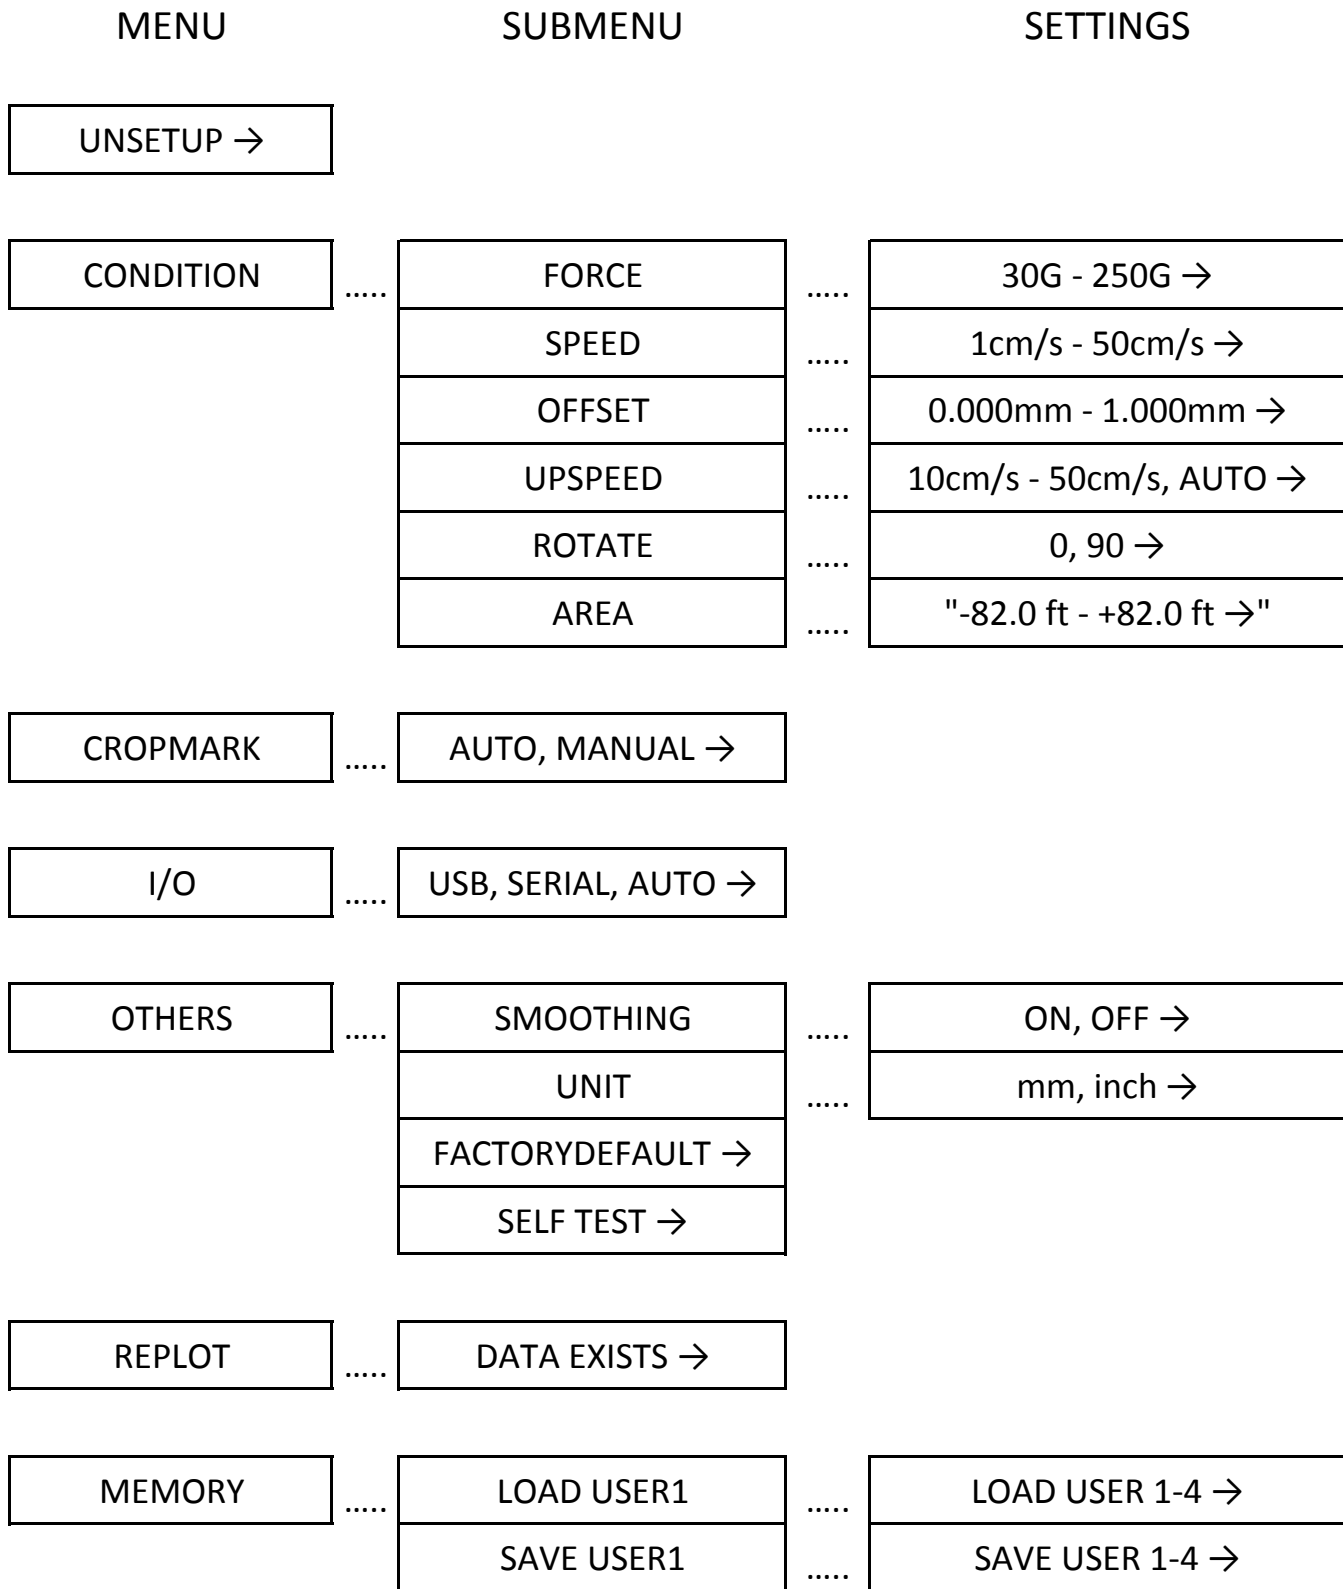

GX-24 Menu Flowchart

→ - Press "ENTER" to confirm