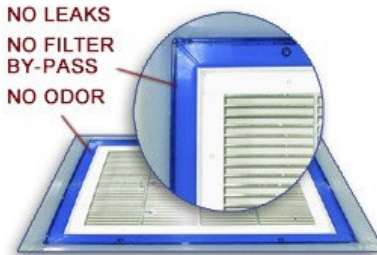

QUATRO CSA SERIES

Designed For

TROTEC SPEEDY SERIES

SPECIFICATIONS

Air flow	480 m3/h
Max pressure	90" W.C. 22 kPa
Motor	(2) 1,0 kW , UL and CSA listed
Voltage	110 V or 220 V
Dimensions	13 x 21 x 45 in H 330 x 540 x 1140 mm
Filter Sequence	Antimicrobial Hi-Capacity Bag Filter Safety 6" 90% ASHRAE pleated filter 99.97% HEPA filter 15" deep bed chemical filter
Optional Inlets	3" or 4"
Outlets	recirculation grill
Optional	exterior side exhaust collar 3" or 4"
Decibel Level	62 dB at full speed
I/O	Optional
Suction hose	6 feet included with clamps

Pre-Filter Bag (Box of 5)	AG128
Hi Capacity Safety Filter	F073
99.97% HEPA Filter (Box of 1)	F074
General filled chemical module (Box of 1)	AG111
General chemical replacement only	AG110

PART

Model #'s	
120V/1/60	CSA-626, \$ 3,920.00 CDN Retail
Optional Brushless	
120/1/60	CSA-6B6, \$ 4,920.00 CDN Retail