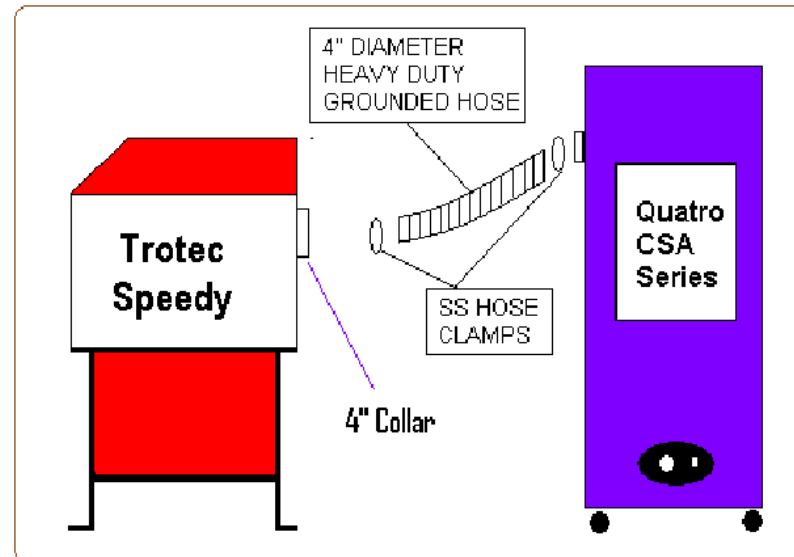

QUATRO CSA SERIES

Designed For

TROTEC SPEEDY SERIES

SPECIFICATIONS

Air flow	480 m3/h
Max pressure	90" W.C. 22 kPa
Motor	(2) 1,0 kW , UL and CSA listed
Voltage	110 V or 220 V
Dimensions	13 x 21 x 45 in H 330 x 540 x 1140 mm
Filter Sequence	Antimicrobial Hi-Capacity Bag Filter Safety 6" 90% ASHRAE pleated filter 99.97% HEPA filter 15" deep bed chemical filter
Optional Inlets	3" or 4"
Outlets	recirculation grill
Optional	exterior side exhaust collar 3" or 4"
Decibel Level	62 dB at full speed
I/O	Optional
Suction hose	6 feet included with clamps

Pre-Filter Bag (Box of 5)	AG128
Hi Capacity Safety Filter	F073
99.97% HEPA Filter (Box of 1)	F074
General filled chemical module (Box of 1)	AG111
General chemical replacement only	AG110

PART

Model #'s	
120V/1/60	CSA-626, \$ 3,920.00 CDN Retail
Optional Brushless	
120/1/60	CSA-6B6, \$ 4,920.00 CDN Retail